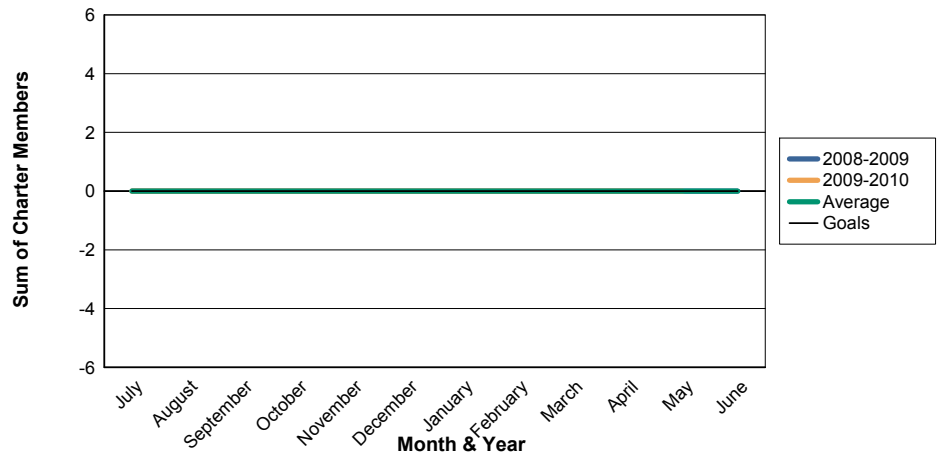

Sum of Charter Members/ Month & Year

For District 104 G