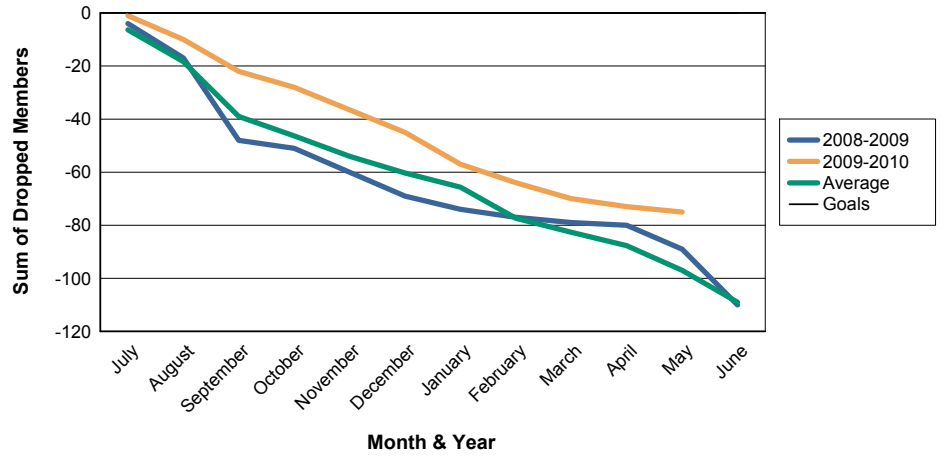

Sum of Dropped Members/ Month & Year

For District 104 G