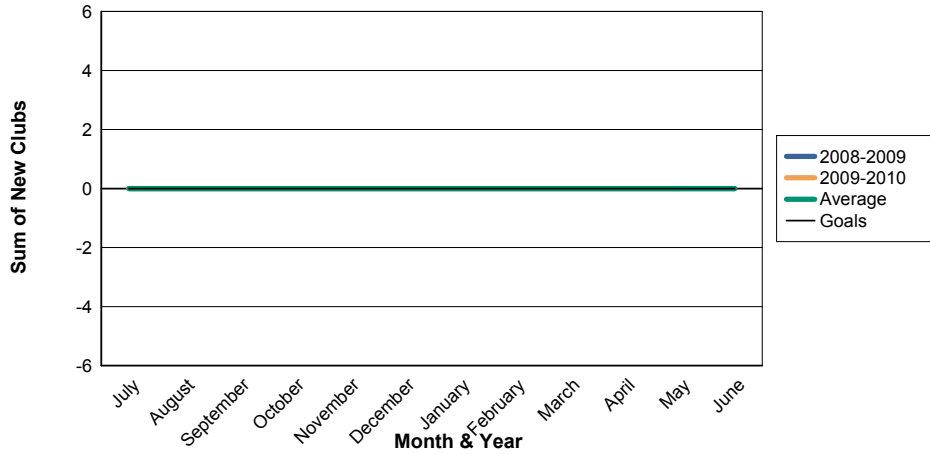

3 Year Comparisons for GMT Constitutional Area 4

By GMT District

As of May 2010

Sum of New Clubs/ Month & Year

For District 104 G

Sum of Dropped Clubs/ Month & Year

For District 104 G

Sum of Net Clubs/ Month & Year