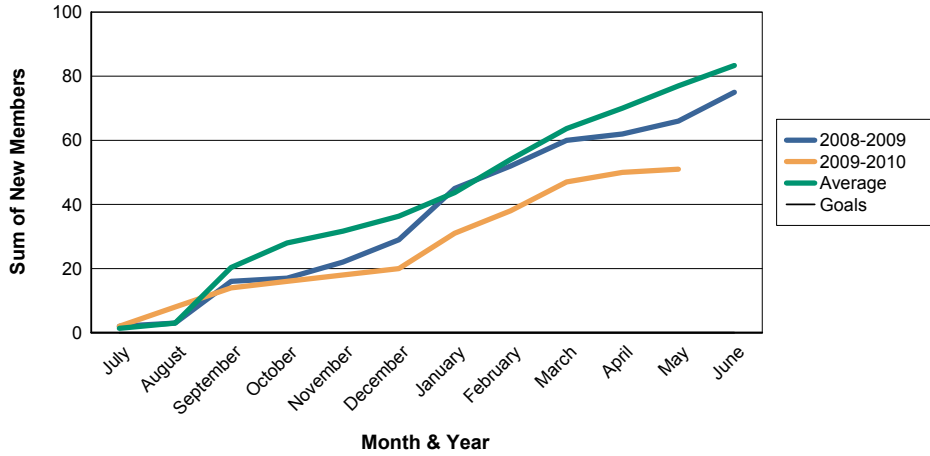

For District 104 G

Sum of Charter Members/ Month & Year

For District 104 G

3 Year Comparisons for GMT Constitutional Area 4

By GMT District

As of May 2010

Sum of New Members/ Month & Year

For District 104 G

Sum of Dropped Members/ Month & Year

For District 104 G

Sum of Net Members/ Month & Year

For District 104 G