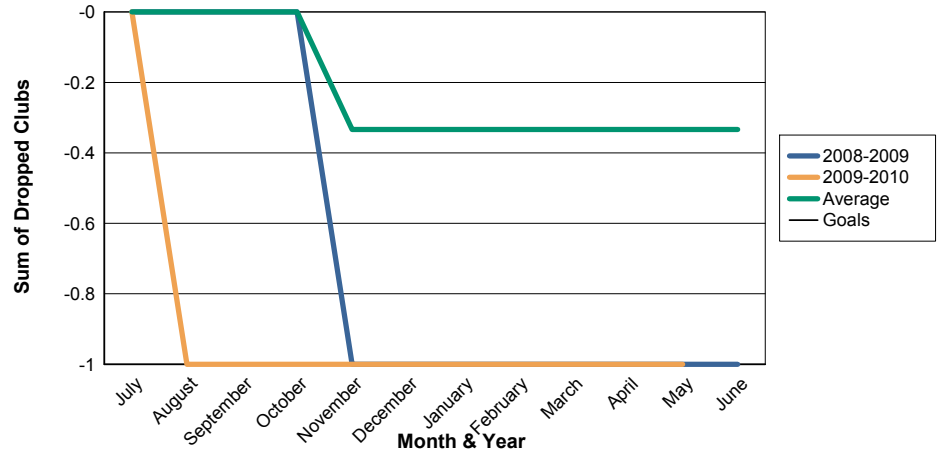

3 Year Comparisons for GMT Constitutional Area 4

By GMT District

As of May 2010

Sum of New Clubs/ Month & Year

For District 104 G

Sum of Dropped Clubs/ Month & Year

For District 104 G

Sum of Net Clubs/ Month & Year