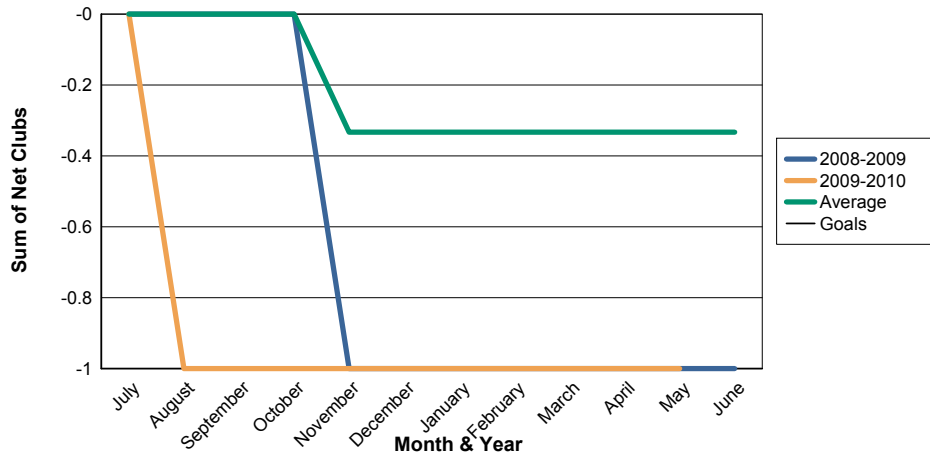

Sum of Net Clubs/ Month & Year

For District 104 G